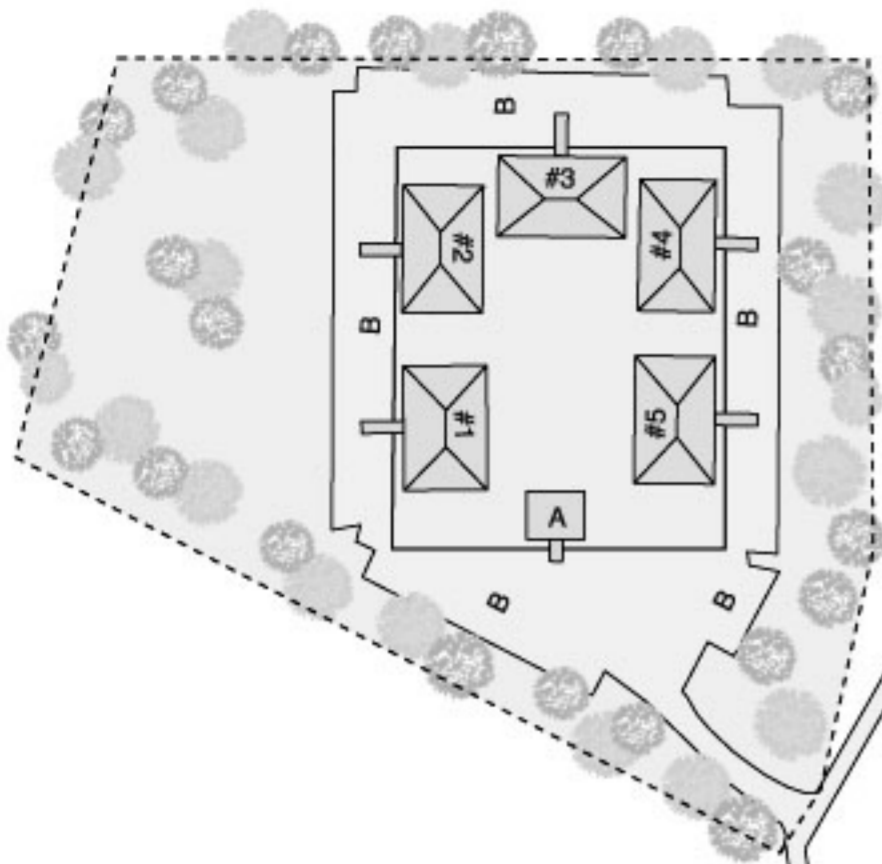

ALLEGANY COLLEGE OF MARYLAND

Cumberland Campus Map

◀ Willowbrook Woods Student Housing Complex

STUDENT HOUSING LEGEND

- 1 • 48 UNIT STUDENT HOUSING BUILDING
- 2 • 48 UNIT STUDENT HOUSING BUILDING
- 3 • 48 UNIT STUDENT HOUSING BUILDING
- 4 • 48 UNIT STUDENT HOUSING BUILDING
- 5 • 48 UNIT STUDENT HOUSING BUILDING
- A • CLUB HOUSE
- B • PARKING

• THIS MAP NOT TO SCALE

- | | | |
|--|----------------------|---------------------------------|
| A Automotive Technology | H Humanities | T Technologies |
| AD Advancement (Foundation, Public Relations) | LB Labyrinth | TR Transportation |
| CS Campus Store | L Library | TPC Turning Point Center |
| AH Allied Health | M Maintenance | WA Welding & Auto |
| C College Center | S Sciences | 1-8 Parking |
| CE Continuing Education (Information Center) | SG Storage | ♿ Handicap Parking |
| G Gymnasium | | |

Financial Aid, Admissions/Registration Offices are located in the College Center (C).
Ample parking is available, with reserved parking identified for the handicapped.