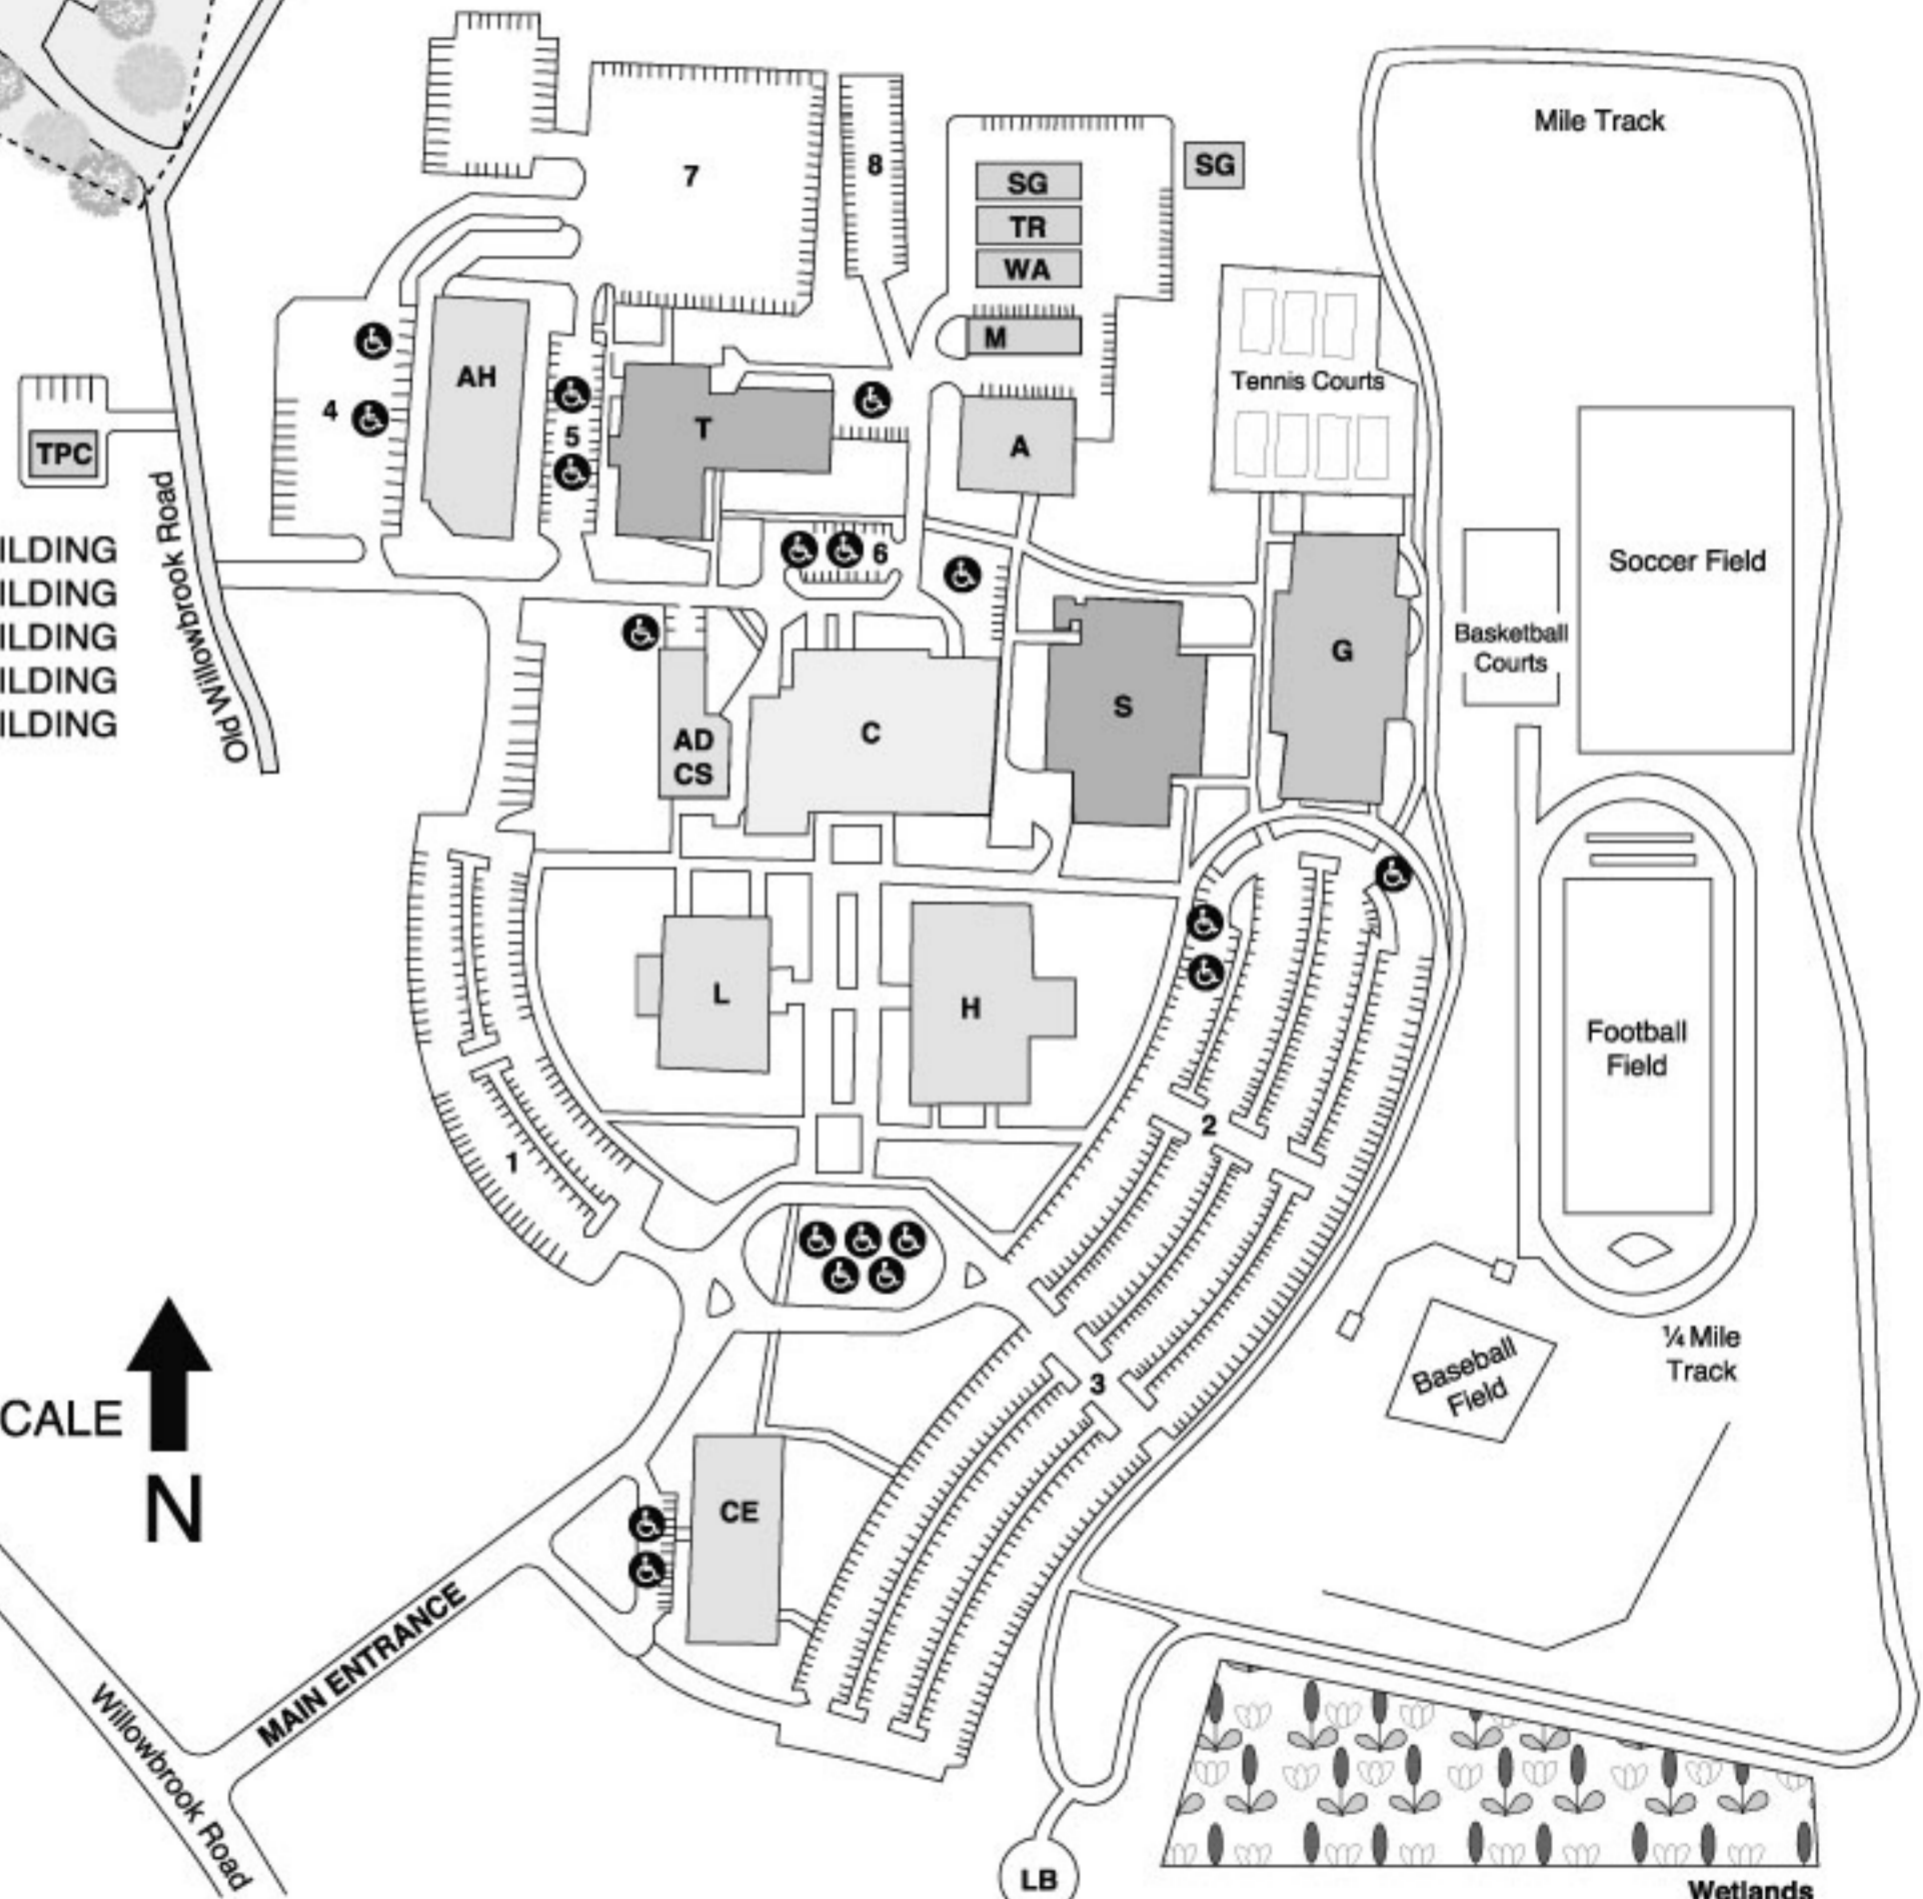

ALLEGANY COLLEGE OF MARYLAND

Cumberland Campus Map

◀ Willowbrook Woods Student Housing Complex

STUDENT HOUSING LEGEND

- 1 • 48 UNIT STUDENT HOUSING BUILDING
- 2 • 48 UNIT STUDENT HOUSING BUILDING
- 3 • 48 UNIT STUDENT HOUSING BUILDING
- 4 • 48 UNIT STUDENT HOUSING BUILDING
- 5 • 48 UNIT STUDENT HOUSING BUILDING
- A • CLUB HOUSE
- B • PARKING

• THIS MAP NOT TO SCALE

- | | | |
|--|----------------------|---------------------------------|
| A Automotive Technology | H Humanities | T Technologies |
| AD Advancement (Foundation, Public Relations) | LB Labyrinth | TR Transportation |
| CS Campus Store | L Library | TPC Turning Point Center |
| AH Allied Health | M Maintenance | WA Welding & Auto |
| C College Center | S Sciences | 1-8 Parking |
| CE Continuing Education (Information Center) | SG Storage | ♿ Handicap Parking |
| G Gymnasium | | |

Financial Aid, Admissions/Registration Offices are located in the College Center (C).
Ample parking is available, with reserved parking identified for the handicapped.